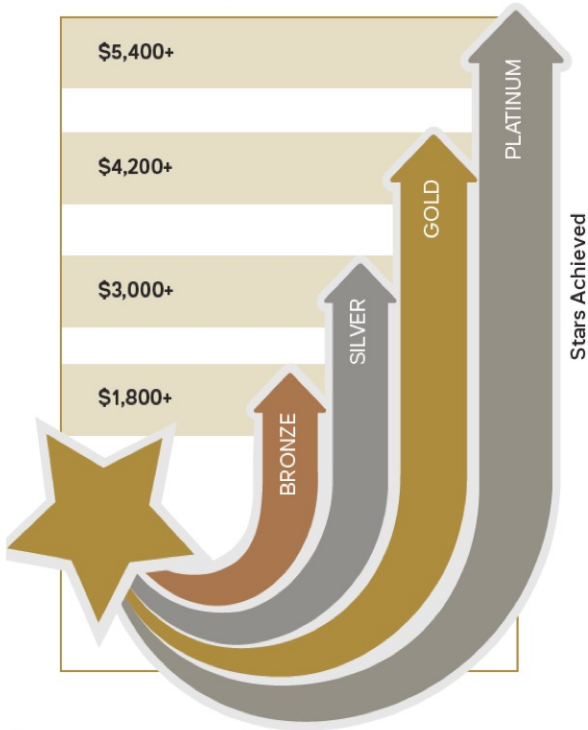

October Sell Up Sell Up for all who participated in Breast Cancer Fundraiser

First 2 Weeks of November Sell Up Raffles Many Beautiful Displays

Thumbprint of the Party . . . Will be amazing!

Cooking Demo Custom Kitchen Planning Selling In Sets

Party Alternatives including Facebook Parties Fundraisers

Mooving On Up! Breakouts Empowering Women

Step Up Celebrations

Receive gift of Tupperware at 4:00 pm. Stay for meeting. Plan to attend full meeting. Get sitters, three of them so you may attend for sure! This is an adult event, no children please! It is a day for adult fun and learning only. Do not date in a vendor show, or party on these two days of learning. You will be amazed at the fun, learning and excitement there is planned for Tupperware in 2020.

Be the first to be in the know!

See You There! Elda & LeRoy

Tupperware®

YOUR Destiny is Written IN THE STARS

For all
Sales Force
Members
during
the August
2019–July 2020
sales months.

Amount of personal sales
entered during sales month

CONNIE AWARDS

Gold

Nancy Hochschild	\$4,638.50
Amber Dumpprope	\$4,430.50
David Strand	\$3,193.00
Wendy Wexler	\$3,150.50
Lisa Lewis	\$3,104.50

Bronze

Peggy Erzar	\$2,787.00
Valerie Howell	\$2,708.50
Lucy Thelen	\$2,531.22
Peggy King	\$2,384.10
Allie Strand	\$2,335.50
Diane Gordon	\$2,072.45
Steph Sianko	\$2,027.50
Tamra Olson	\$2,023.50
Candyce Sindelir	\$1,903.50
Kim Venema	\$1,889.00
Rebecca Barnard	\$1,805.00